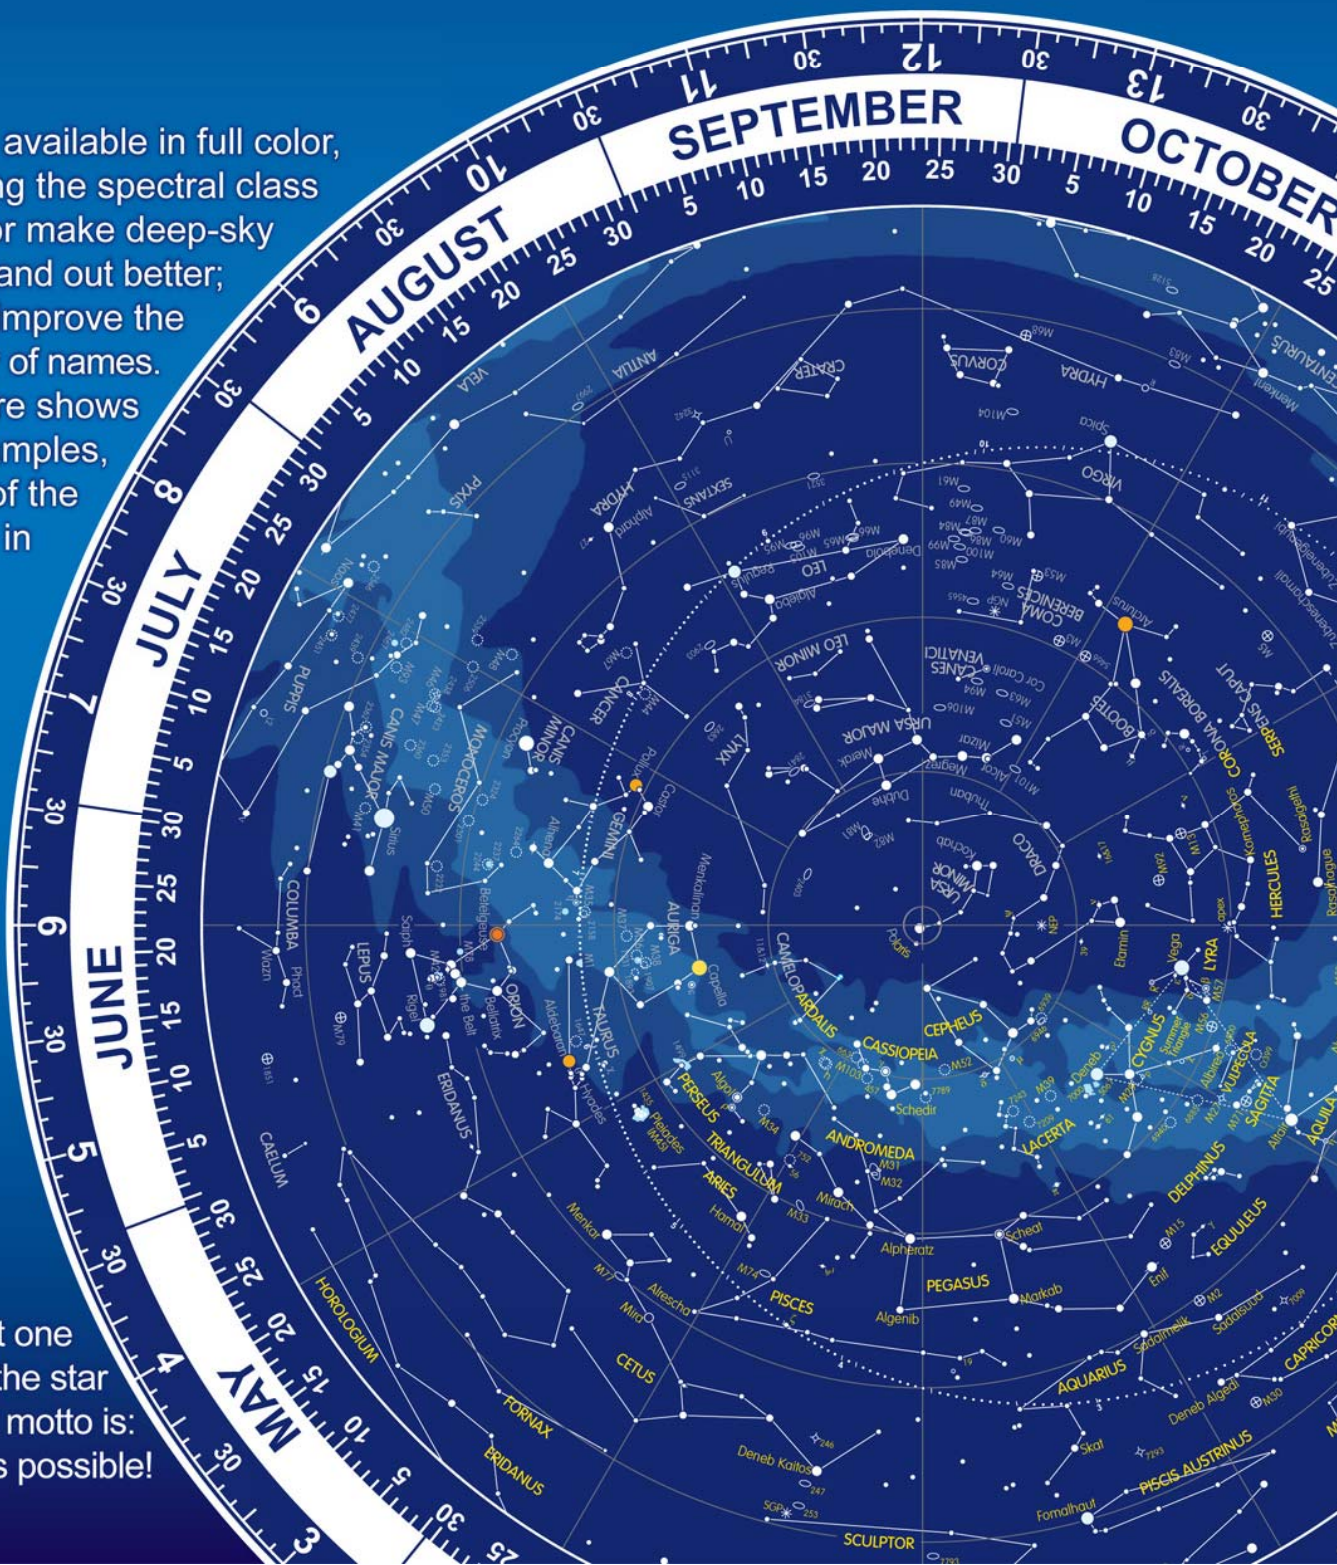

Now also available in full color,
for marking the spectral class
of stars; or make deep-sky
objects stand out better;
or just to improve the
readability of names.
The picture shows
some examples,
with half of the
text parts in
yellow.

This is just one
design of the star
chart. Our motto is:
anything is possible!

Rob Walrecht's Planispheres:

Most extensive planisphere program in the world:

- ★ 14 different languages
- ★ English planispheres for 10 different latitudes, together covering the entire populated world

Highly accurate design, featuring:

- ★ about 700 stars and 300 objects for binoculars
- ★ a realistic Milky Way
- ★ interesting celestial features like ecliptic and galactic poles and centres, and Solar apex
- ★ an ecliptic divided into the positions of the Sun for every day of the year
- ★ right ascension and declination features