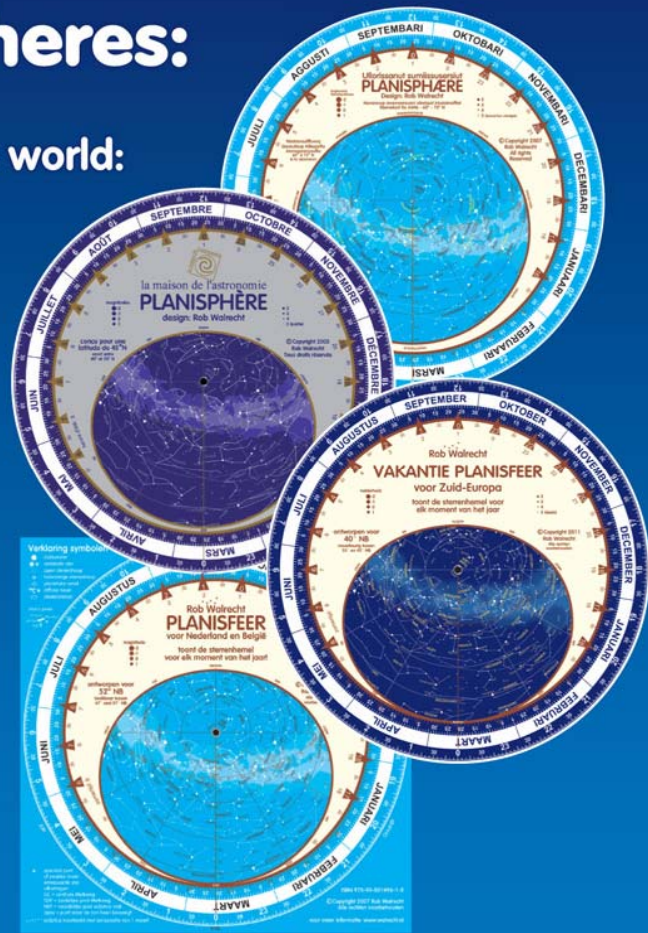

Rob Walrecht's Planispheres:

Most extensive planisphere program in the world:

- ★ 14 different languages
- ★ English planispheres for 10 different latitudes, together covering the entire populated world

Highly accurate design, featuring:

- ★ about 700 stars and 300 objects for binoculars
- ★ a realistic Milky Way
- ★ interesting celestial features like ecliptic and galactic poles and centres, and Solar apex
- ★ an ecliptic divided into the positions of the Sun for every day of the year
- ★ right ascension and declination features

Customized planispheres:

- ★ for planetariums, museums, universities, schools, stores, companies and other institutions
- ★ with YOUR logo and information
- ★ with the text you need (in any language)
- ★ for the latitude and even longitude you require
- ★ in the colours, design, shape and size you want
- ★ with your own text
- ★ wonderful for your visitors, students, readers, customers
- ★ anything is possible...
- ★ and for a very affordable price!

We have published more products than planispheres, like books, posters, build-it-yourself star wheels and sundial, and a unique Solar System scale model. All these products can be customized and translated, to provide wonderful, instructive items for your organization.

Above: several of our planisphere designs, in 25 cm/10 inch, round and square.

Below: a few smaller versions, of 17.5 cm/7 inch.